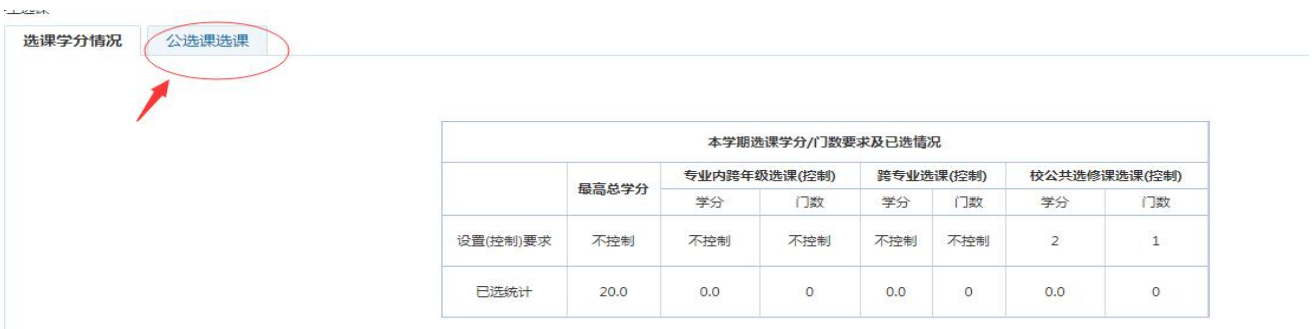

领先的数字一体化平台

The screenshot shows a table with columns for course ID, course name, credits, and status. A large black redaction box covers the majority of the table's content. Visible text includes "选课学号", "课程号", "课程名", "学分", and "选课".

42.49.134.163:2001

13003091 哲学、教育、人生 2 高飞 2-15周 星期二 9-10节 第二实验楼A106 西院 80 人文社科 选课

The screenshot shows a list of courses with a '选课' button highlighted by a red box. The page includes a header with navigation links and a list of course details. A red arrow points from the highlighted button to the right. The bottom of the page is partially obscured by a red banner.